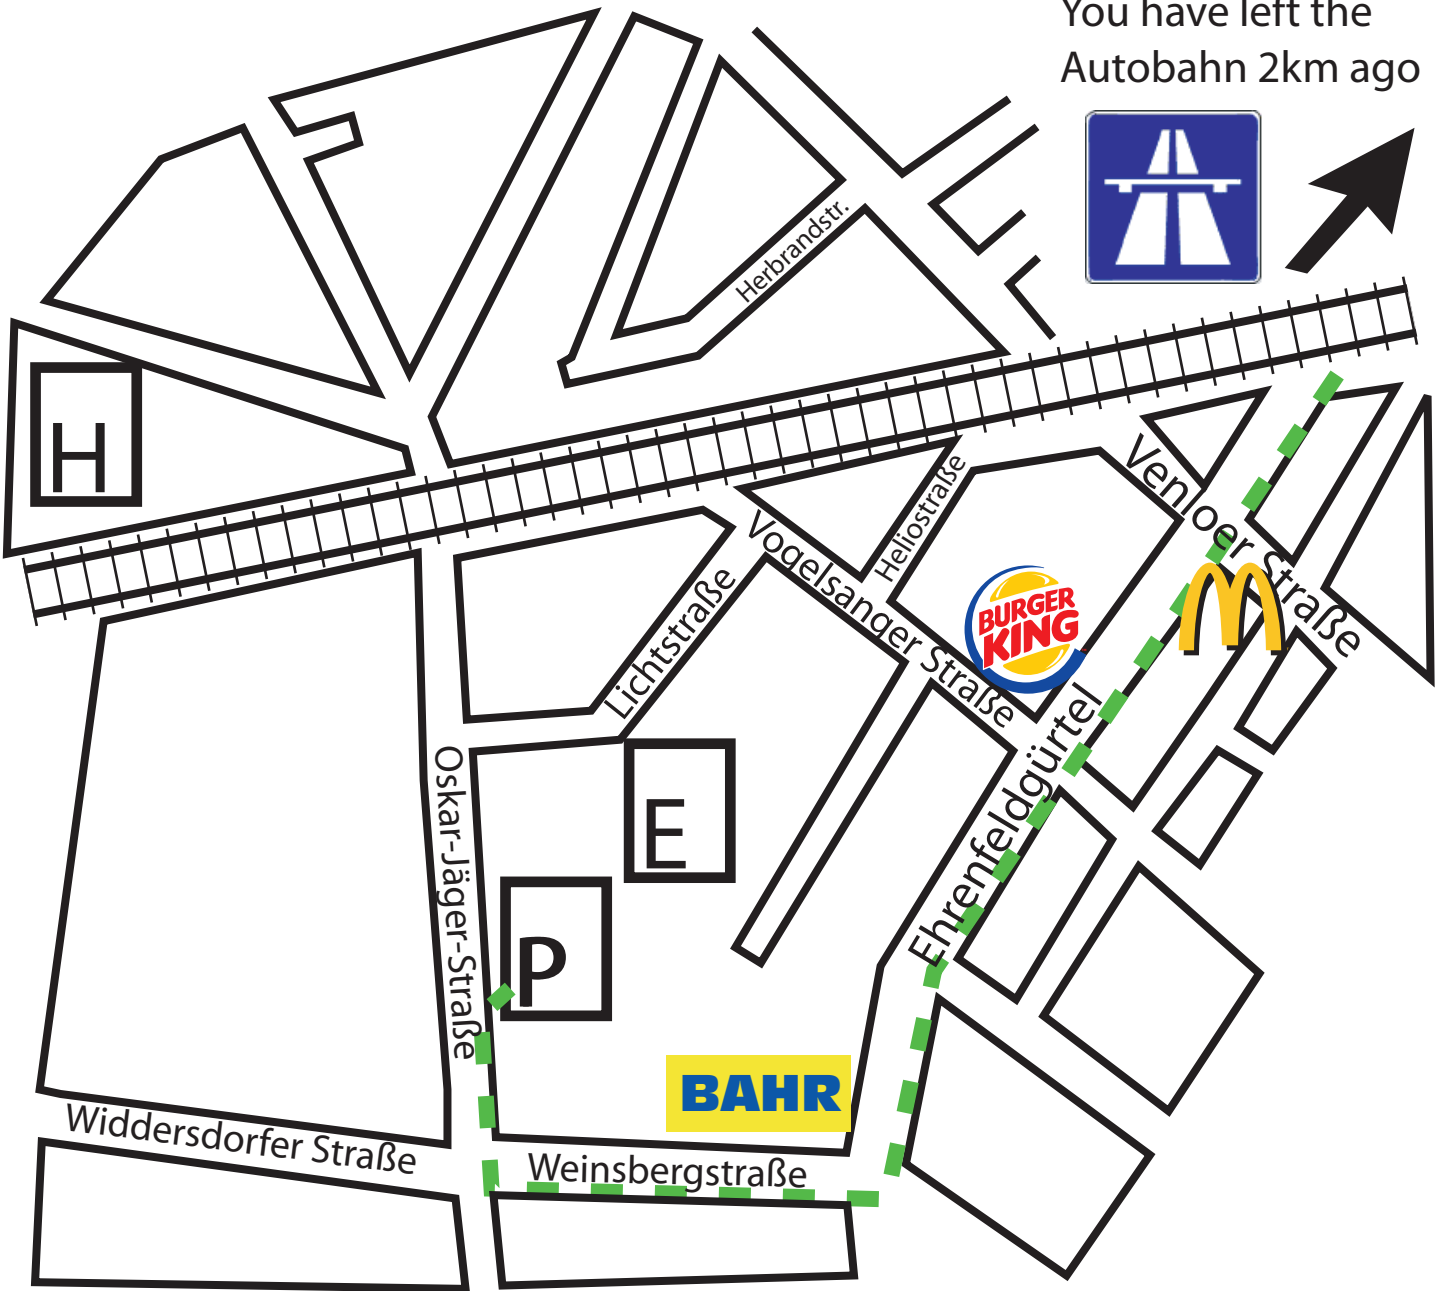

You have left the  
Autobahn 2km ago

-  Evoke's Partyplace
-  Official Parkingspace
-  Hotel Regina

The number of the Evoke Helpline is +49 163 39 EVK 2006