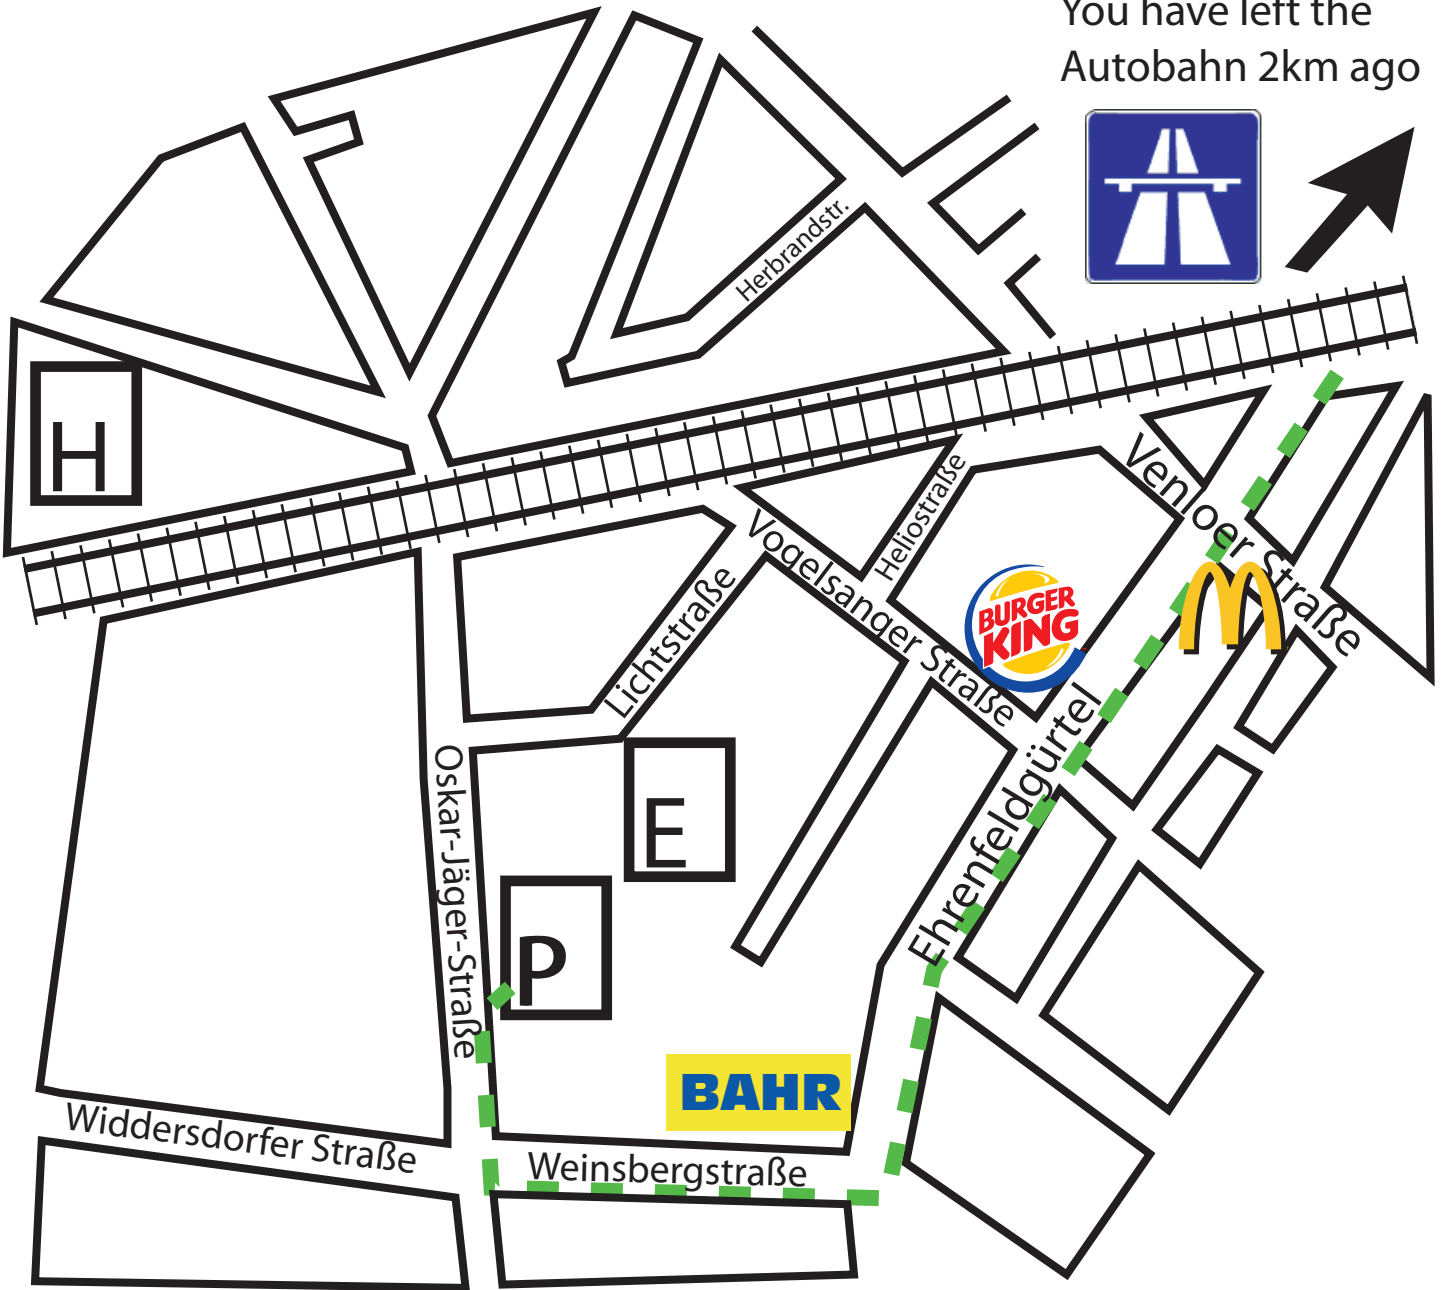

You have left the
Autobahn 2km ago

-  Evoke's Partyplace
-  Official Parkingspace
-  Hotel Regina

The number of the Evoke Hotline is +49 173/8441346